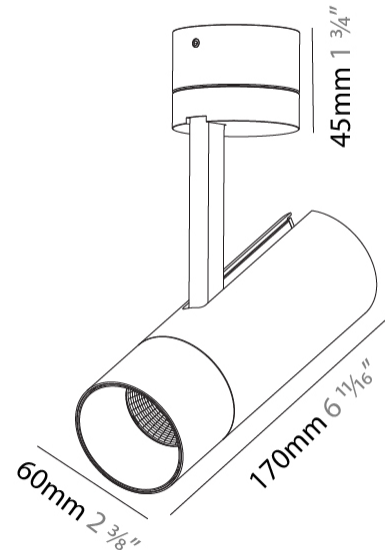

GENERAL

Series: Imagine
Subseries: Imagine 60
Brand: Prolicht
Division: Architectural
Mounting Type: Surface
Mounting Location: Ceiling
Subcategory: Spots

PHYSICAL

Shape: Cylinder
Diameter (mm): 60
Diameter (in): 2 ³/₈
Height (mm): 170
Height (in): 6 ¹¹/₁₆
Max. Overall Height (mm): 215
Max. Overall Height (in): 8 ⁷/₁₆
Light Distribution: Adjustable / Direct
Weight (kg): 0.572
Weight (lbs): 1.26
Fixture Finish: SSR / BKV / CWI / CRY / HAB / UFT / ITA / RUA / FTG / MYG / LOD / PUS / FRO / FUP / KIA / POP / BLS / SPG / MEY / GOH / GUM / CHC / COM / ABZ / JAG / OBR / MOS / ROR
Fixture Material: Aluminum Die Cast

ELECTRICAL

Lamp Type: LED (Zhaga Standard)
Input Wattage (W): 13.2 / 16.5
Total Output Wattage (W): 12 / 15
Dimming: Tri-Mode (Non-Dimming and Phase Dimming (120Vac only) and 0-10V Dimming)
Driver Included: Yes
Driver Location: Integrated
Driver Type: Constant Current - Universal
Driver Class: Class 2
Input Voltage (V): 120 - 277
Constant Current (MA): 350

LED

Number of LEDs: 1
Color Temperature (°K): 2700 / 3000 / 3500 / 4000
Max. Delivered Lumen (lm): 520 / 580 / 627 / 640
CRI: >90 CRI
Lamp Life (hrs): 50000

OPTICAL

Reflector°: 10
Adjustability: Rotational 350°; Tilt 90°

RATINGS AND CERTIFICATIONS

Certified By: Certified for North American Standards
IP rating: IP20

PROJECT
TYPE
SPECIFIER
QUANTITY
DATE