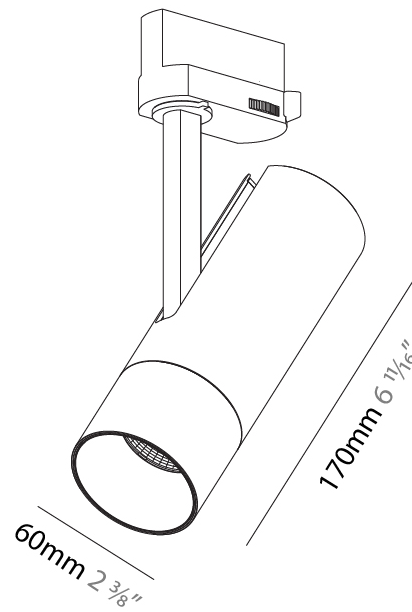

OPTICAL

Optic°: Lens Pack - No Lens / Linear Spread Lens / Honeycomb / Spread Lens
 Beam Angle: 12

RATINGS AND CERTIFICATIONS

Certified By: Certified for North American Standards
 IP rating: IP20

PROJECT	
TYPE	
SPECIFIER	
QUANTITY	
DATE	